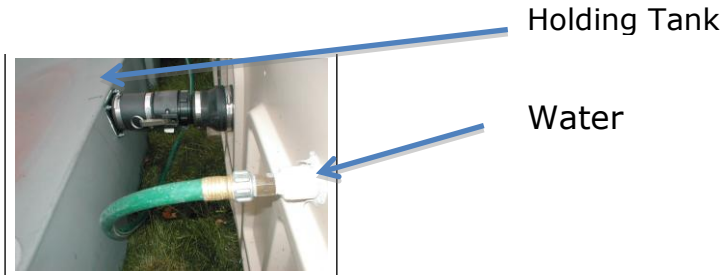

How it Works

Model HT304
300 Gallon Holding Tank
All Comfort Stations can be
Connected to Holding Tank,
Septic or Sewer